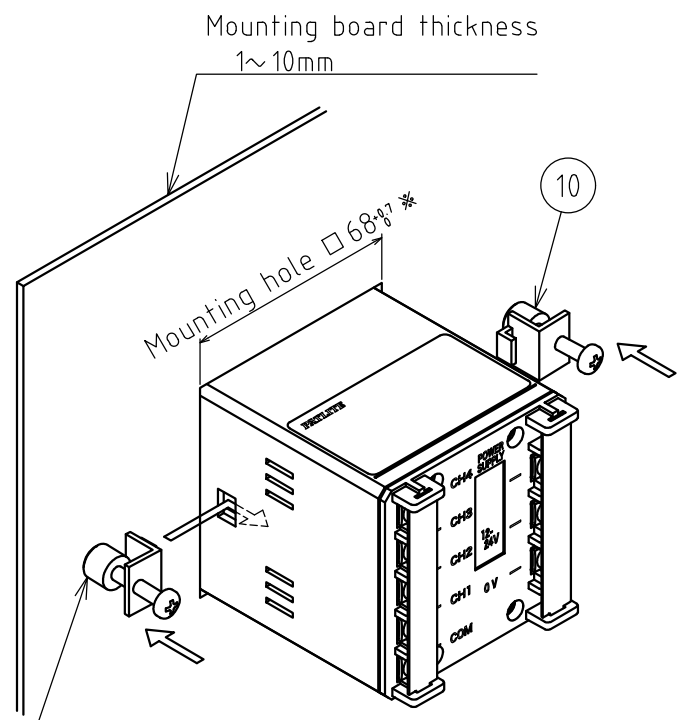

※1 Factory default setting(groupA)

※2 Sounds can be chosen from the sound list and combine freely using an SD card (Type : SDV-2GP Sold separately)

Hang two Mounting Angles on the hole of product's side face and tighten it's screws after inserting product in mounting hole .  
(Recommended tightening torque 0.7±0.1N·m)