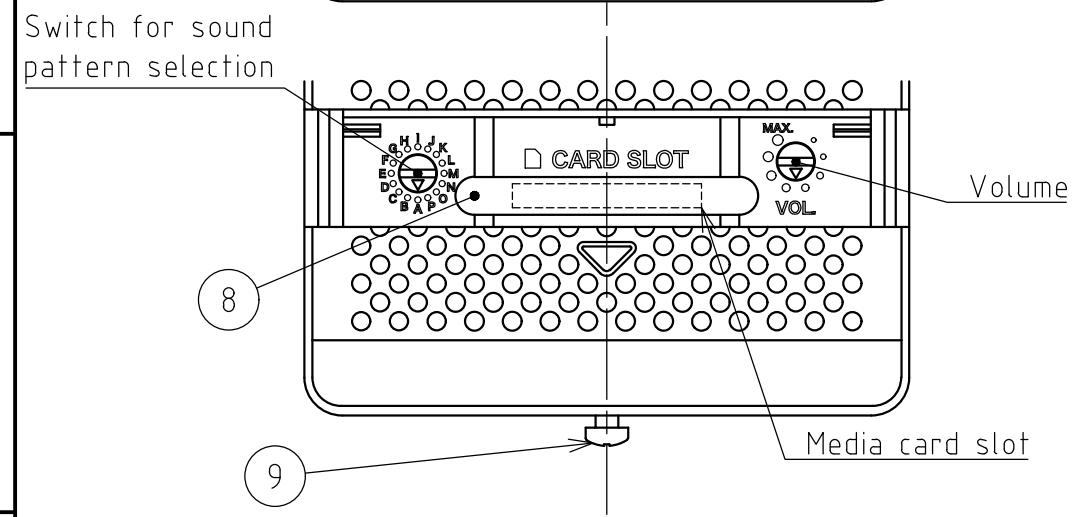

※1 Factory default setting(groupA)

※2 Sounds can be chosen from the sound list and combine freely using an SD card (Type : SDV-2GP Sold separately)

Hang two Mounting Angles on the hole of product's side face and tighten it's screws after inserting product in mounting hole .  
(Recommended tightening torque 0.7±0.1N·m)

\* Mounting hole dimension complies with IEC-61554(DIN-43700).

Product mounting drawing

10	Mounting Angle	2	Accessory
9	+Pan Head Screw	1	M3X6 For Front Cover Mounting
8	Slot Waterproof Rubber	1	EPDM
7	+Pan Head Screw With Square Washer	8	M3X6 For Wiring
6	Terminal Cover	2	PC t=0.43
5	Rear Cover	1	ABS Dark Gray
4	Case	1	ABS Dark Gray
3	Waterproof Sheet	1	CR t=1.0
2	Front Cover	1	ABS Light Gray/Dark Gray
1	Front Panel	1	ABS Light Gray/Dark Gray
番号 No.	部品名 Part Name	数量 Qty.	記事 Remarks