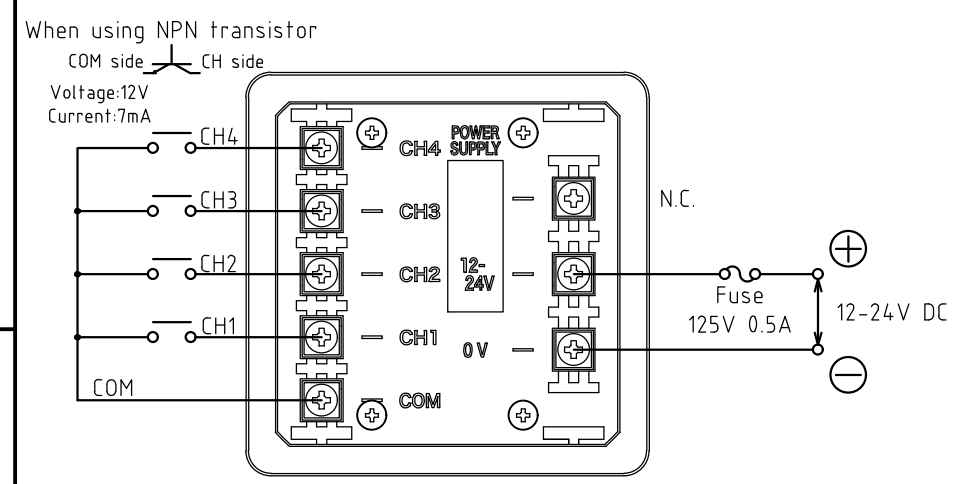

※1 Factory default setting(groupA)

※2 Sounds can be chosen from the sound list and combine freely using an SD card (Type : SDV-2GP Sold separately)

Hang two Mounting Angles on the hole of product's side face and tighten it's screws after inserting product in mounting hole .  
(Recommended tightening torque 0.7±0.1N·m)

\* Mounting hole dimension complies with IEC-61554(DIN-43700).

Product mounting drawing

10	Mounting Angle	2	Accessory
9	+Pan Head Screw	1	M3X6 For Front Cover Mounting
8	Slot Waterproof Rubber	1	EPDM
7	+Pan Head Screw With Square Washer	8	M3X6 For Wiring
6	Terminal Cover	2	PC t=0.43
5	Rear Cover	1	ABS Dark Gray
4	Case	1	ABS Dark Gray
3	Waterproof Sheet	1	CR t=1.0
2	Front Cover	1	ABS Light Gray/Dark Gray
1	Front Panel	1	ABS Light Gray/Dark Gray
番号 No.	部品名 Part Name	数量 Qty.	記事 Remarks