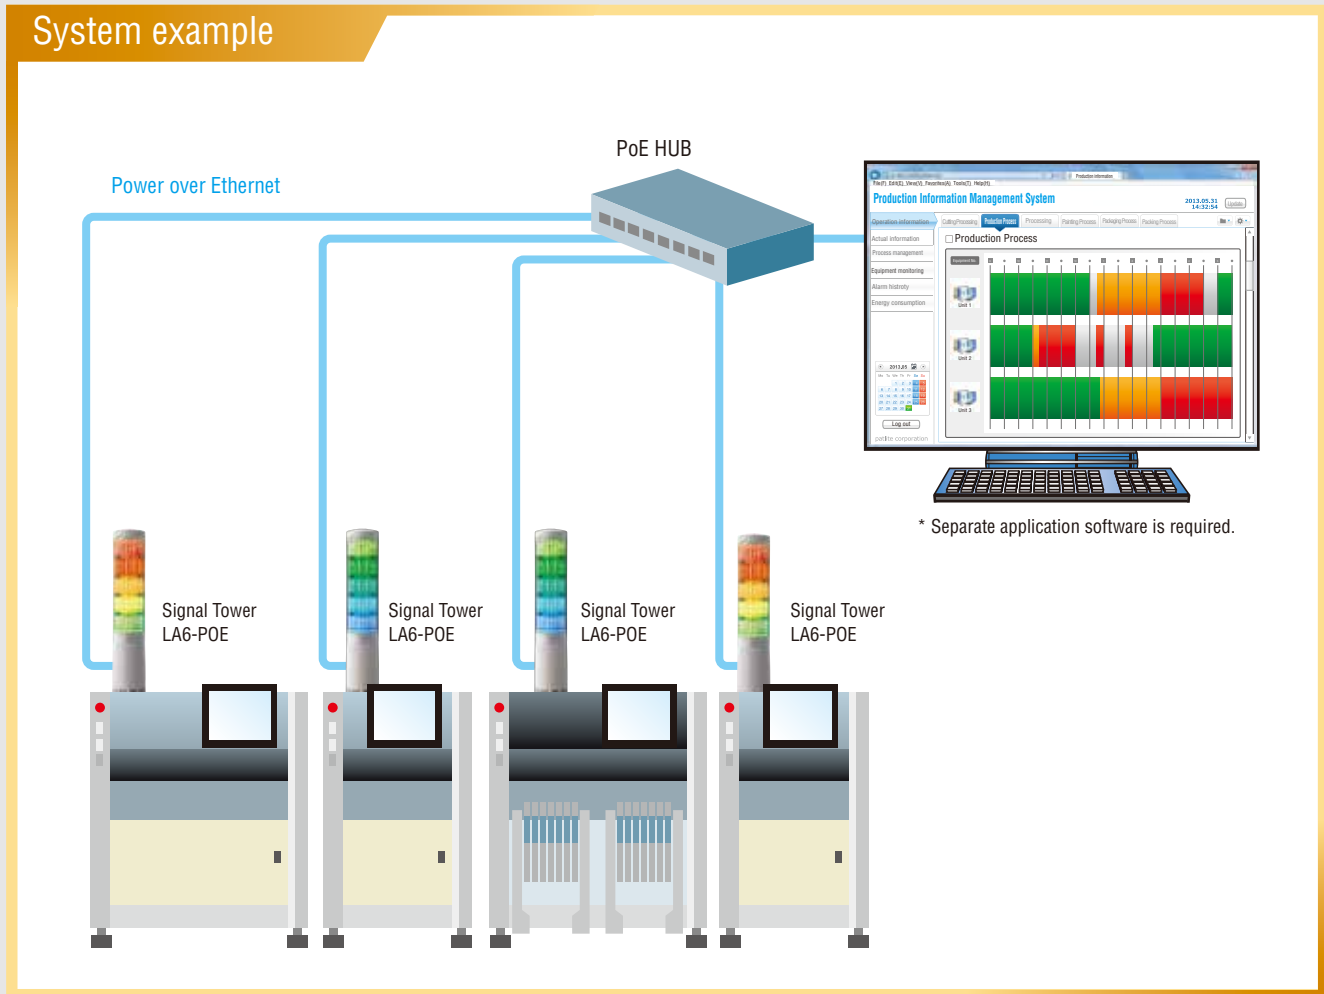

Equipment Operation Management over LAN

Before

Typically, older equipment is not networkable and we are not able to easily collect performance data for analysis.

After

By switching signal towers to LA6-POE, you are able to collect operation data over the LAN infrastructure. Because the LA6 supports POE, it does not require a power supply.

Industry / Equipment Overview

Industry

- Electronic equipment manufacturing

Equipment

- Electronic components, modules, inspection equipment

Device configuration

LA6-5DTNWB-POE