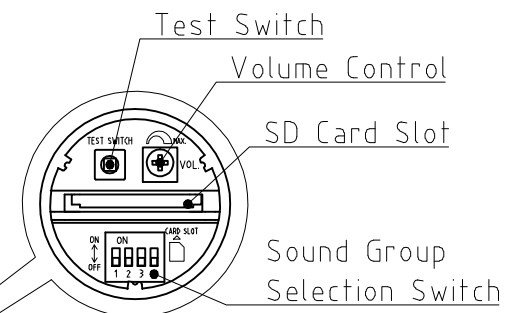

Group A : Factory default setting Group H : Sounds can be chosen from the 32 sound list and combined freely using an SD card (Type : SDV-2GP Sold separately)

RFT--PDFC-EN-2\_3

**PATLITE Corporation**

Chart 1