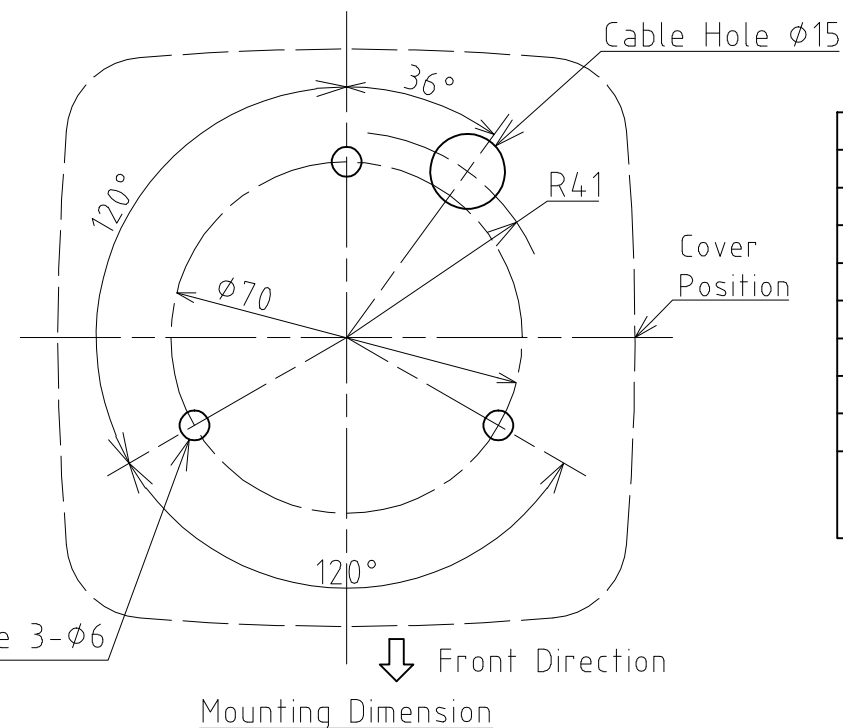

9	Cable cable		1	Refer to chart 1	
8	Mount rubber		1	EPDM (Accessory)	
7	Base		1	ABS Color:Light gray	
6	Case		1	ABS Color:Light gray	
5	O-ring		1	VMQ (For Cover)	
4	Cover		1	ABS Color:Light gray	
3	O-ring		1	NBR (For Dome)	
2	Dome		1	PC Color:Red/Yellow/Green/Blue	
1	Revolving light unit		1	Color:Red/Yellow/Green/Blue	
番号 No.	部品名 Part Name	品目コード Part No.	数量 Qty.	材料 & 寸法 & 処理 Material & Size & Finish	記事 Remarks

RFT-24/100/220 Dimensions

株式会社 パトライト
PATLITE Corporation

RFT-.-PDFC-EN-3_3