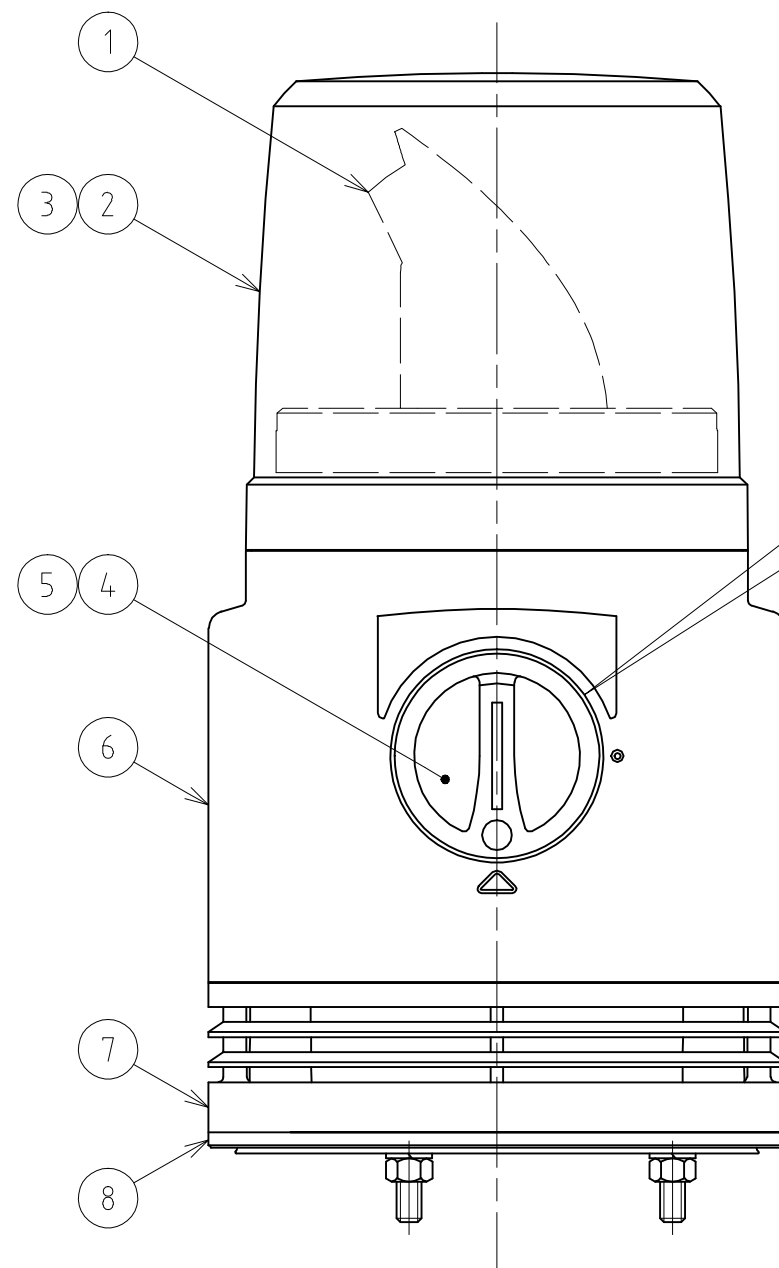

Chart 1

	Diameter	Power Supply Wire	Signal Wire
RFT-24	φ 8.0	AWG18	AWG22
RFT-100/220	φ 9.0	VSF 0.75mm²