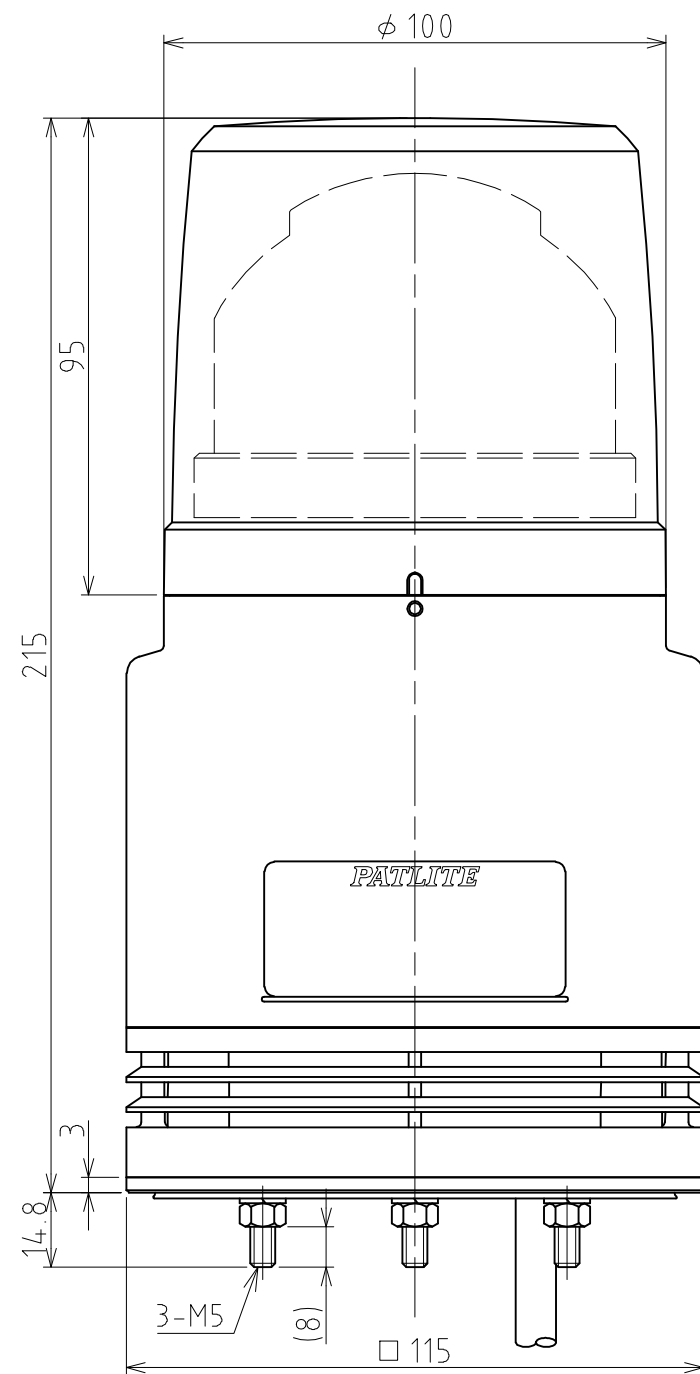

Chart 1

	Diameter	Power Supply Wire	Signal Wire
RFT-24	φ 8.0	AWG18	AWG22
RFT-100/220	φ 9.0	VSF 0.75mm²