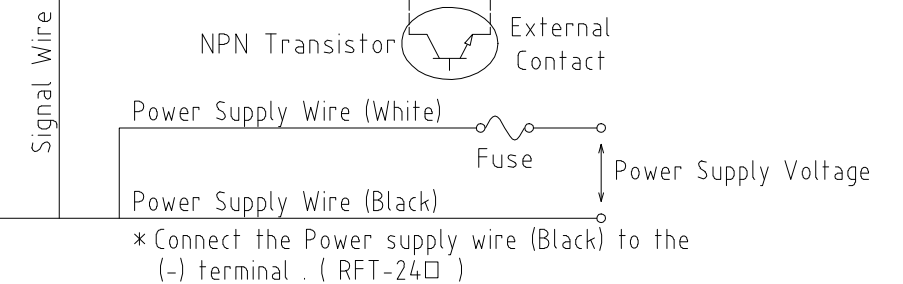

Wiring Example