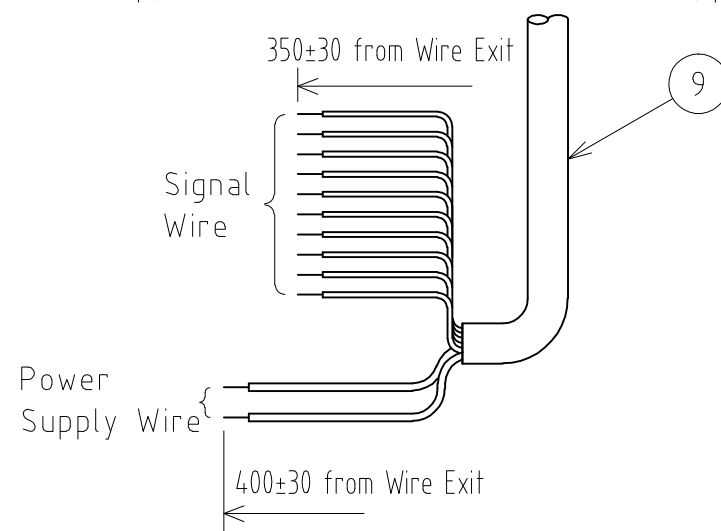

9	Cable cable		1	Refer to chart 1	
8	Mount rubber		1	EPDM (Accessory)	
7	Base		1	ABS Color:Light gray	
6	Case		1	ABS Color:Light gray	
5	O-ring		1	VMQ (For Cover)	
4	Cover		1	ABS Color:Light gray	
3	O-ring		1	NBR (For Dome)	
2	Dome		1	PC Color:Red/Yellow/Green/Blue	
1	Revolving light unit		1	Color:Red/Yellow/Green/Blue	
番号 No.	部品名 Part Name	品目コード Part No.	数量 Qty.	材料 & 寸法 & 処理 Material & Size & Finish	記事 Remarks

RFT-24/100/220 Dimensions

株式会社 パトライト
PATLITE Corporation

RFT-.-PDFC-EN-3_3